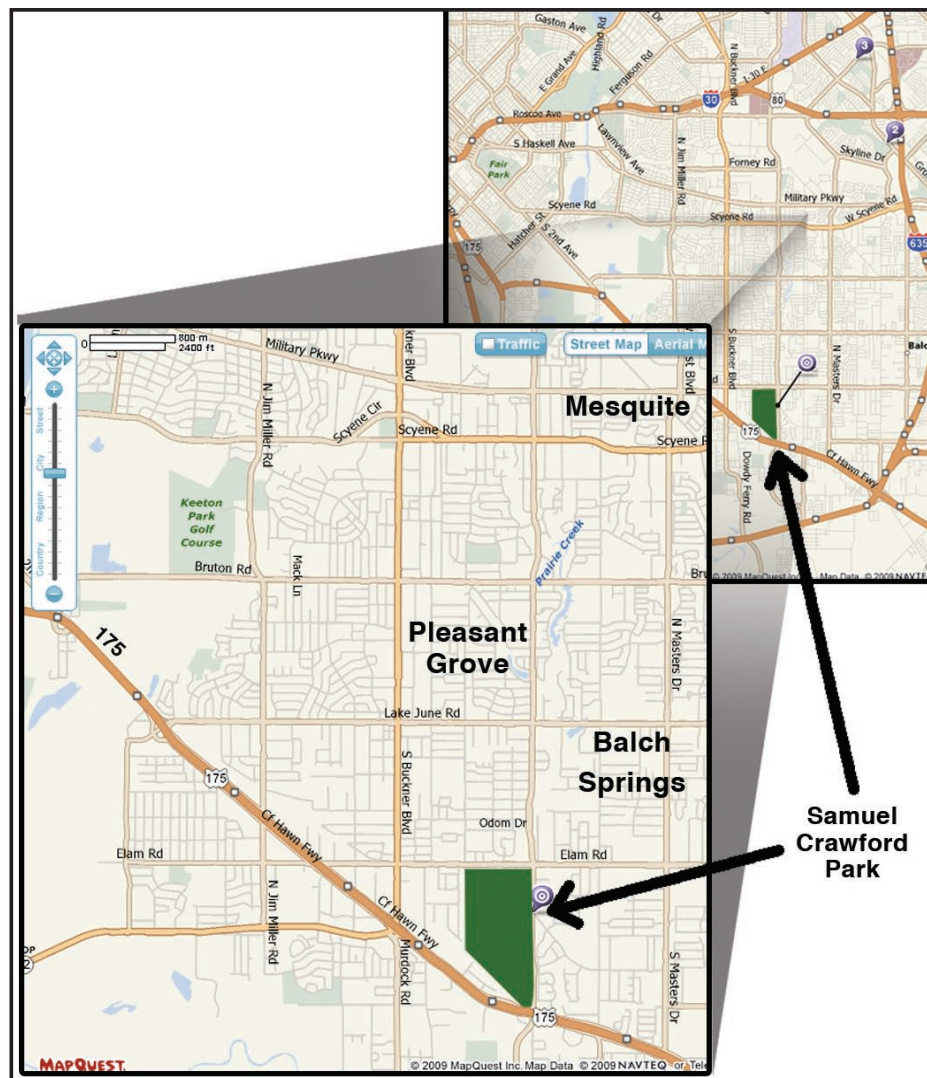

Crawford Park

Crawford Park, field #4, • 200 Prairie Creek Rd. • Dallas (Pleasant Grove), TX
MAPSCO 59S (see map below)

Contacts for more information:

Jose Yopez (Coach) 214-766-8159 email: angels1993@live.com