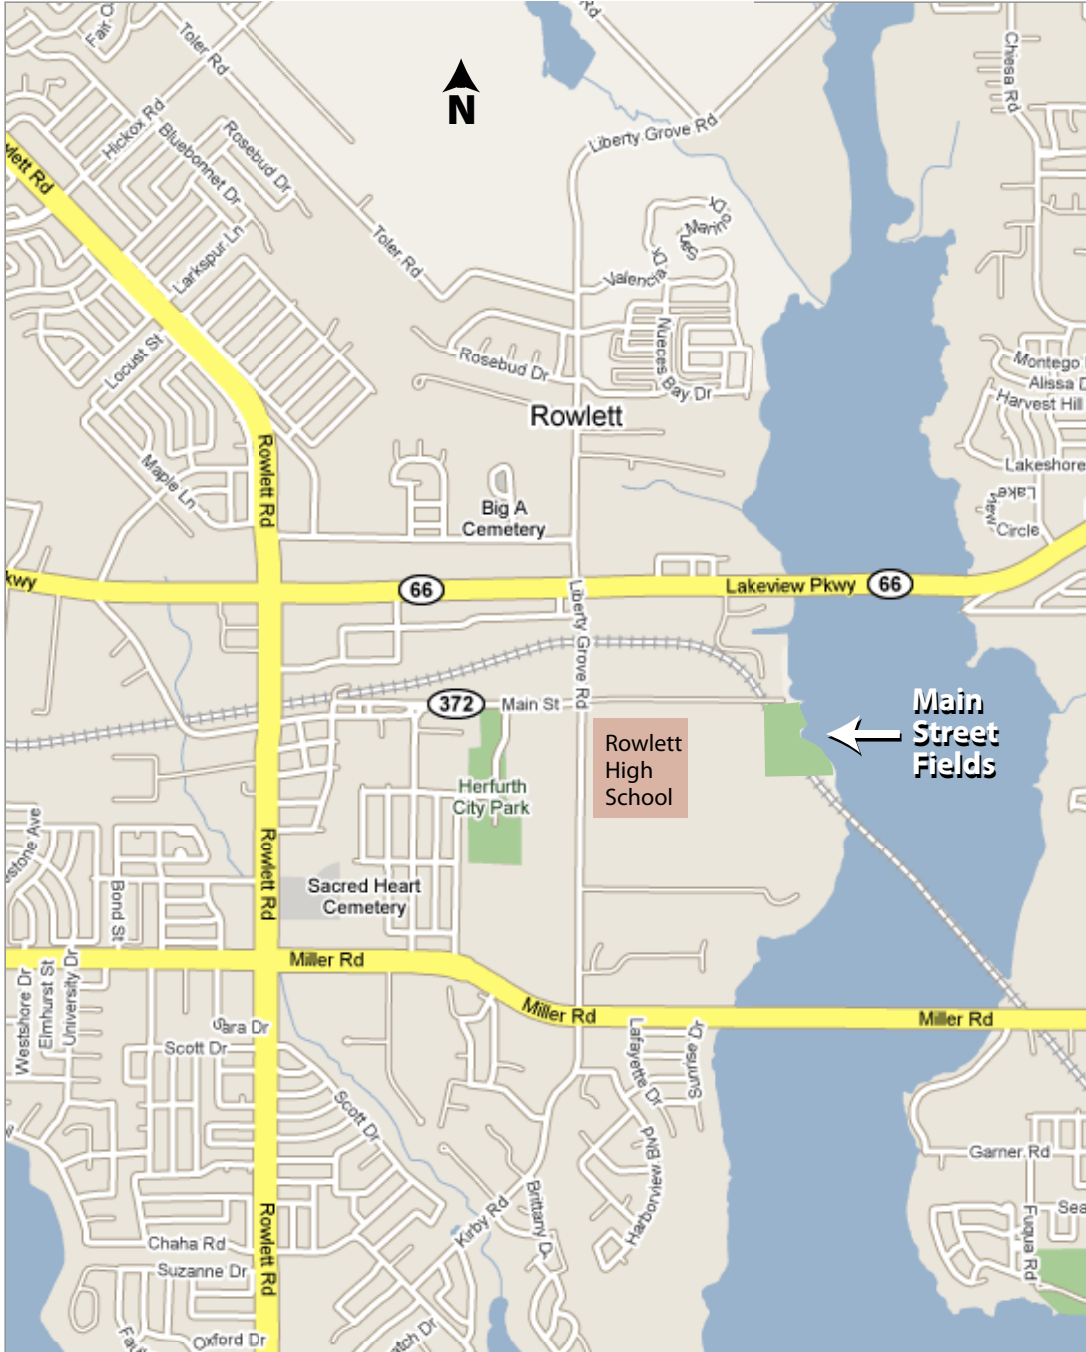

Address **Rowlett, TX**

Get Google Maps on your phone

Text the word "GMAPS" to 466453

← Hwy 66  
To Garland

→ To Rockwall

← Miller Rd.  
To Garland

↓ To Bob Town Rd,  
Duck Creek  
and I-30