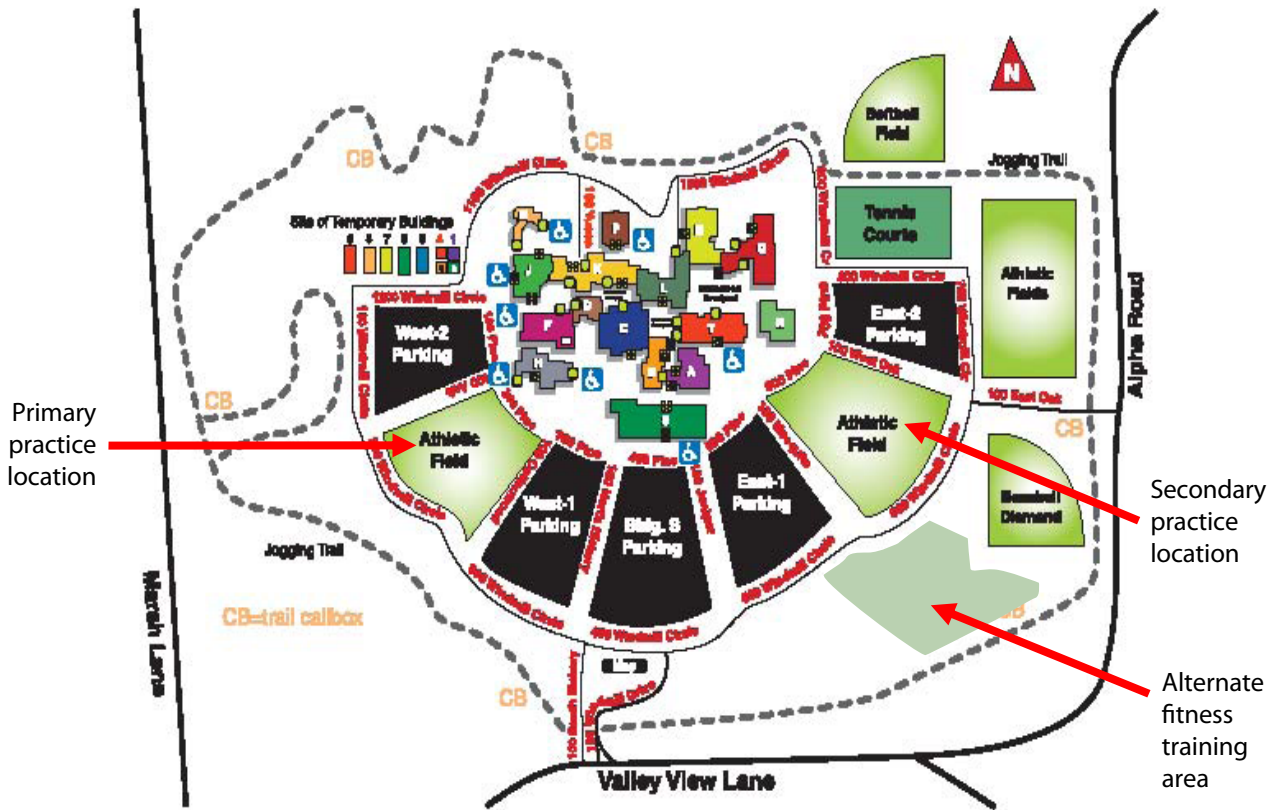

## Practice Locations

Practice Locations are located at Brookhaven College in Farmers Branch

Brookhaven College is located between Marsh Lane and Midway on Valley View Lane, just North of LBJ Feeway.

For more information please contact:  
 Director/Team Manager:  
 Lenora @ 214-962-6961  
[lenora@texassunsoccerclub.com](mailto:lenora@texassunsoccerclub.com)

The primary practice field is located on the west side of the campus between West 1 and West 2 parking areas.

### Brookhaven College

3939 Valley View Lane  
 Farmers Branch  
 Dallas, TX 75244-4997

- Accessible Parking
- Accessible Entry (Automatic)
- Accessible Entry (Manual)

Some automatic doors on campus may require a door actuating device that can be obtained from Disability/Special Services.